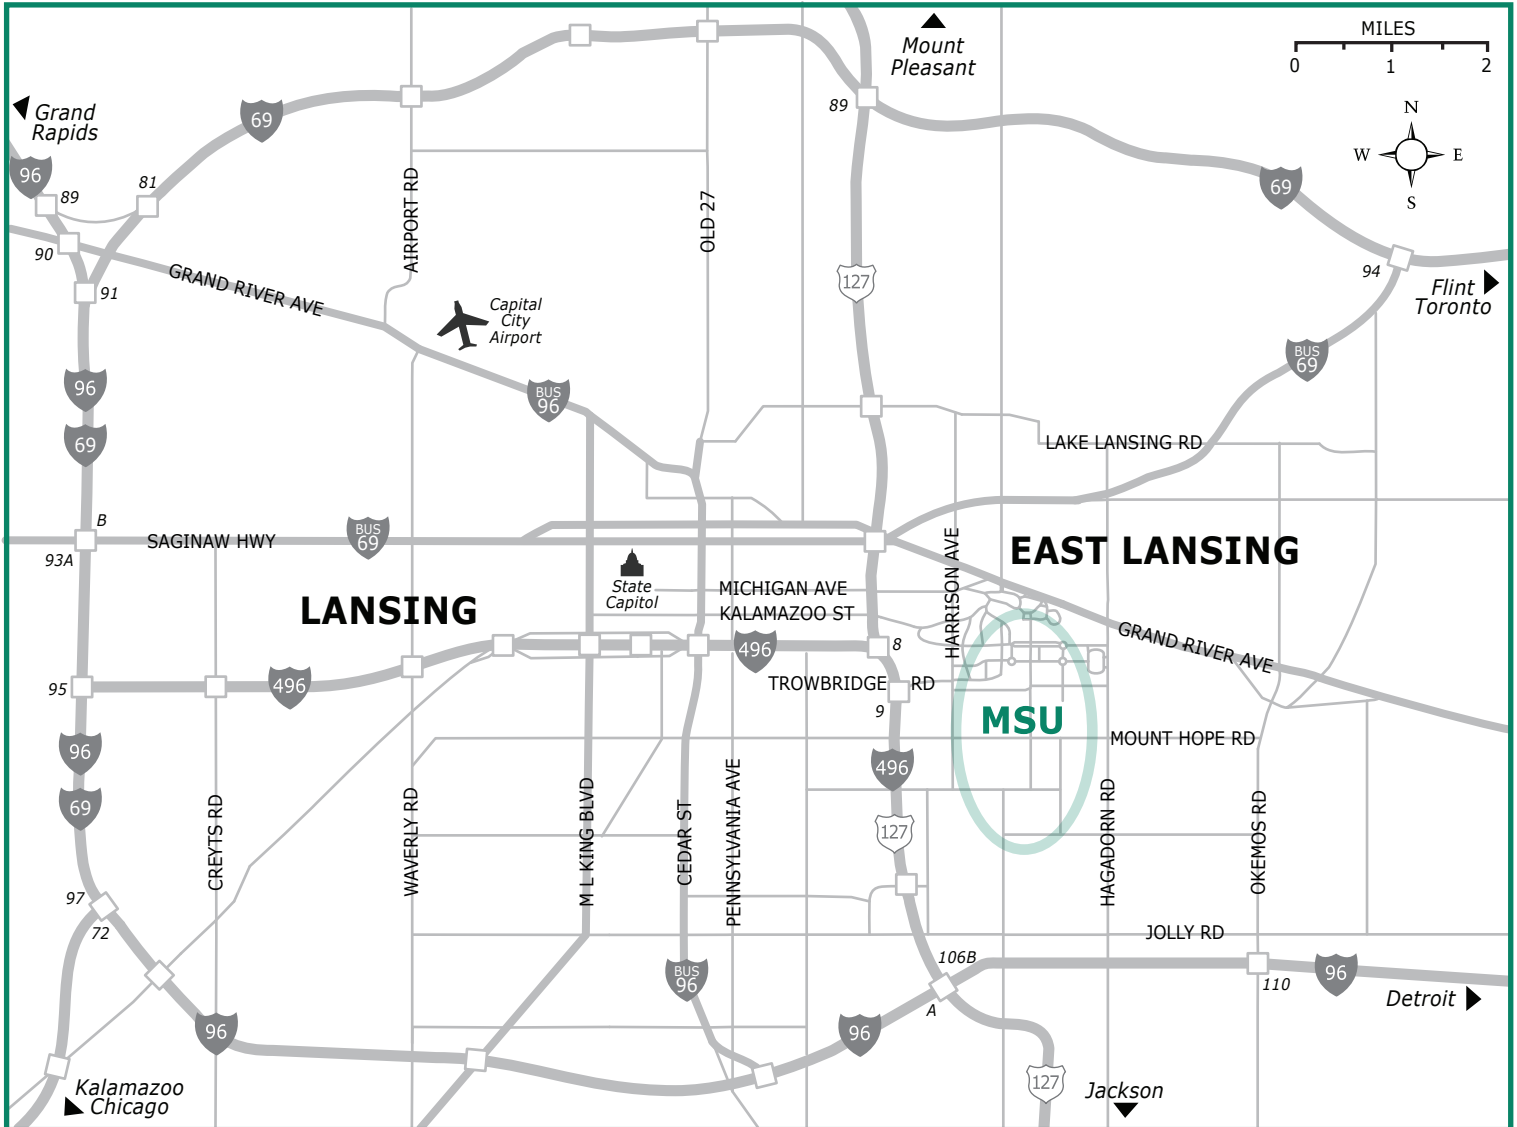

# LANSING AREA

## DRIVING DIRECTIONS TO MICHIGAN STATE UNIVERSITY

**From Traverse City or Points North via I-75**  
 Proceed south on I-75 to US-127 near Grayling. Proceed south on US-127 to East Lansing. Take the Trowbridge Road exit. Follow Trowbridge Road east to Michigan State University.

**From Detroit or Points East via I-96**  
 Proceed west on I-96 to northbound US-127; follow US-127 north to East Lansing. Take the Trowbridge Road exit. Follow Trowbridge Road east to Michigan State University.

**From Grand Rapids or Points West via I-96**  
 Proceed east on I-96 to eastbound I-69. Proceed east on I-69 to southbound US-127. Take US-127 south to East Lansing. Take the Trowbridge Road exit. Follow Trowbridge Road east to Michigan State University.